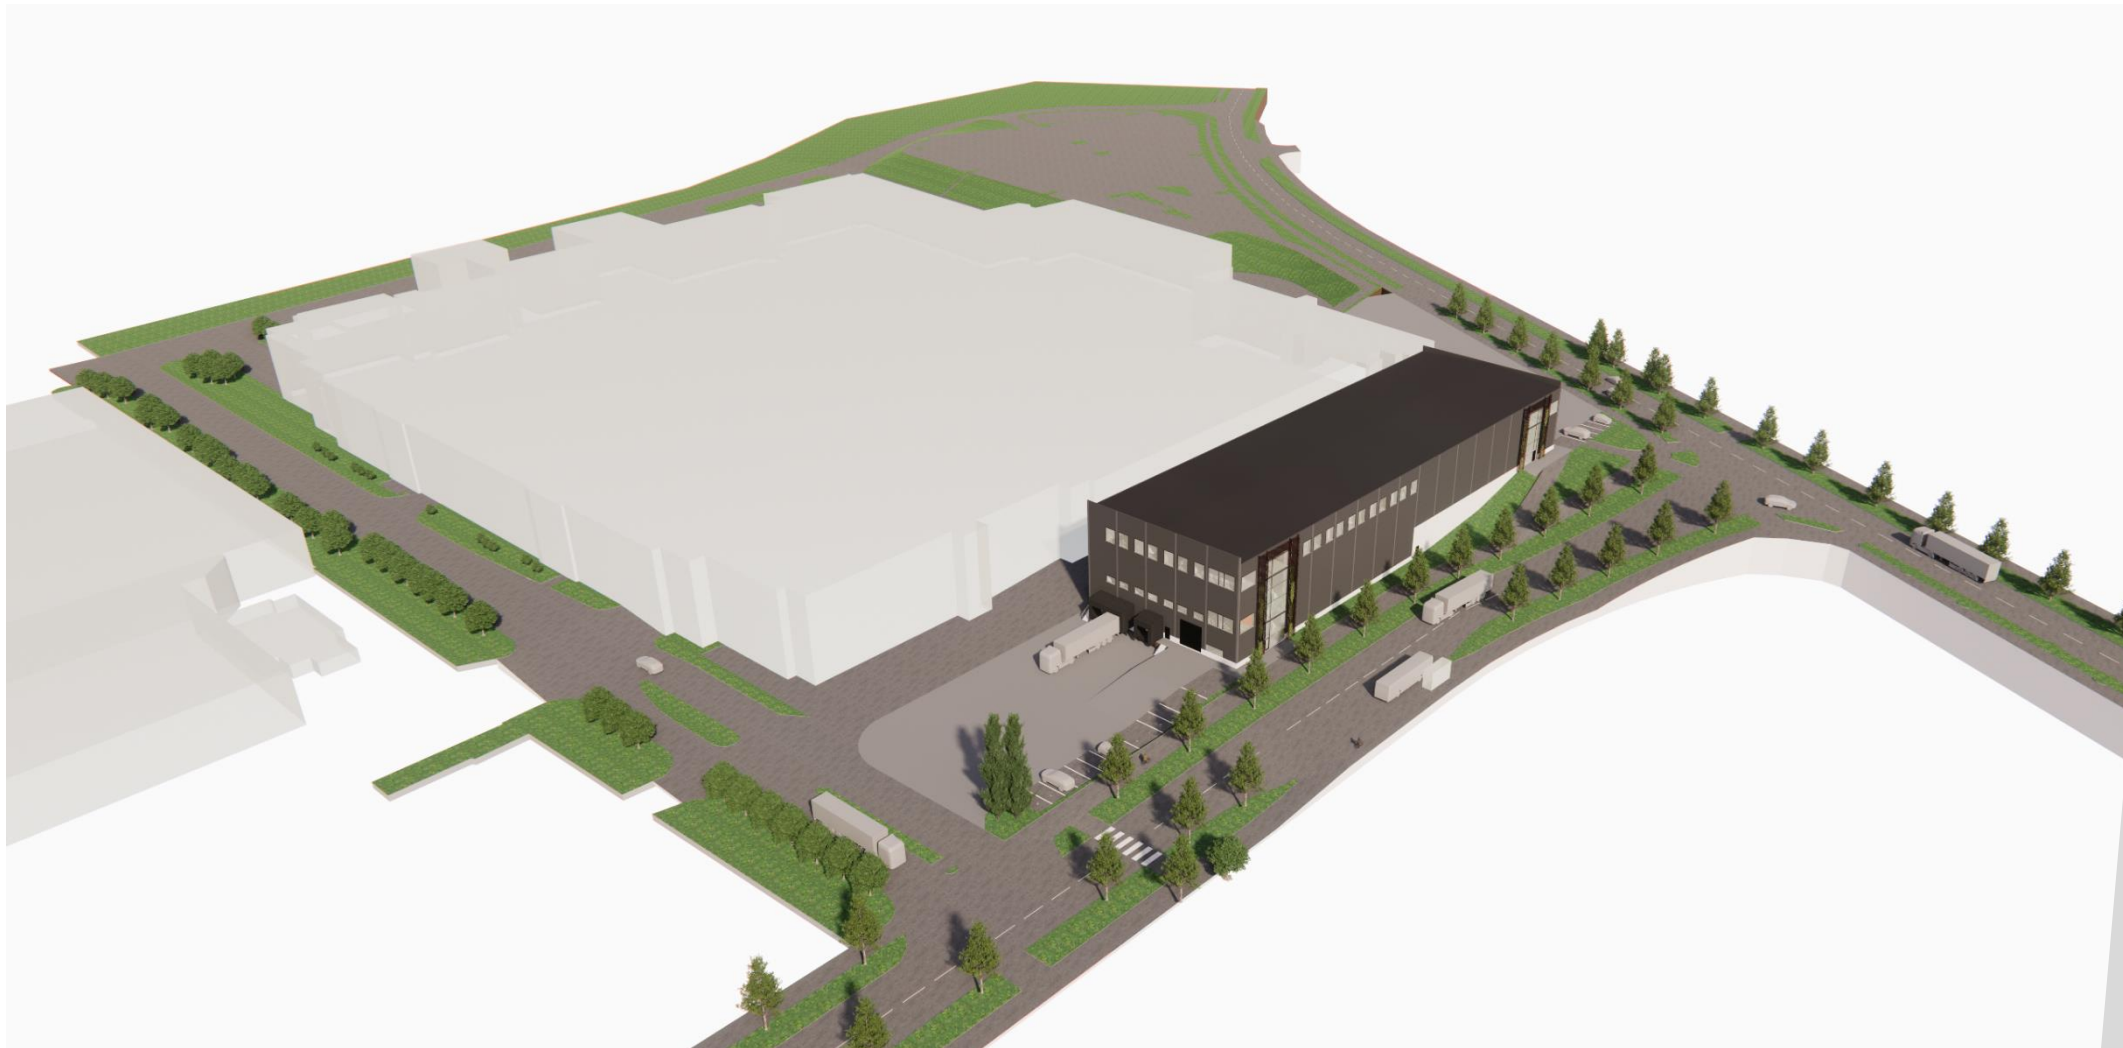

## Key facts

Adress	Esbogatan 11, Stockholm	-
Area	Akalla	-
Premise type	Industry, warehouse/logistics	-
Area (sqm)	1800 – 6500	-
Ceiling height	11,7 meters	-
Load bearing	3000 – 5000 kg/sqm	-
Name of property	Vanda 3	-
Environmental classification	BREAM IN USE – Very good	-
Access	Q3 2025	-

## New sustainable warehouse in a prime Stockholm Last Mile location

At the property Vanda 3 in Akalla, otherwise known as the DN building, there is now the opportunity to rent a newly built warehouse in a fantastic logistic location, only 12 minutes from Stockholm C. The access roads to both the E4an and E18, as well as the upcoming access road to the Förbifart Stockholm is just around the corner from the property.

A02-01 Bottenplan & plan 2 (YTÖR)

SVQ KROOK & TJÄDER

croisette.  
REAL ESTATE PARTNER

# Future Building